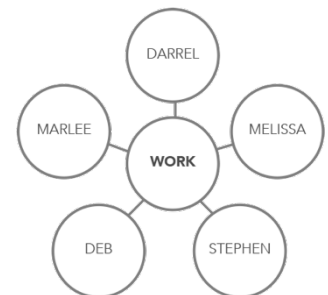

The logo features a circular arrangement of four stylized human figures holding hands, with the text "LIFE GROUP" in white and "CRASH COURSE" in yellow below it.

LIFE GROUP CRASH COURSE

1

PRAYER

What is my plan to pray through this season?

"For our struggle is not against flesh and blood, but against the rulers, against the authorities, against the powers of this dark world and against the spiritual forces of evil in the heavenly realms." - Ephesians 6:12

2

CALLING

Who is God calling me to reach?

For we are God's handiwork, created in Christ Jesus to do good works, which God prepared in advance for us to do. - Ephesians 2:10

What is the place where God has planted me in this season?

Who would I love to see come to Jesus? Who would be the most fun to reach?

Who is in my relational network?

Who are my People of Peace?

Write one sentence clarifying who you sense God is calling you to reach: